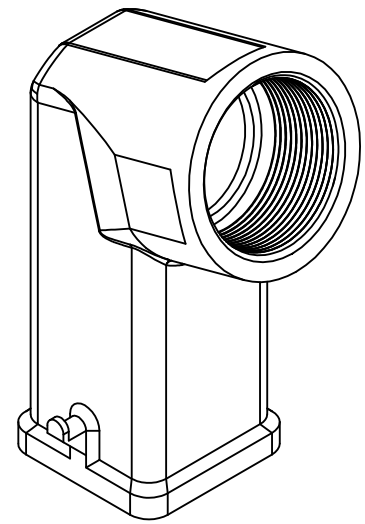

1

2

A

A

Diritti riservati All rights reserved

B