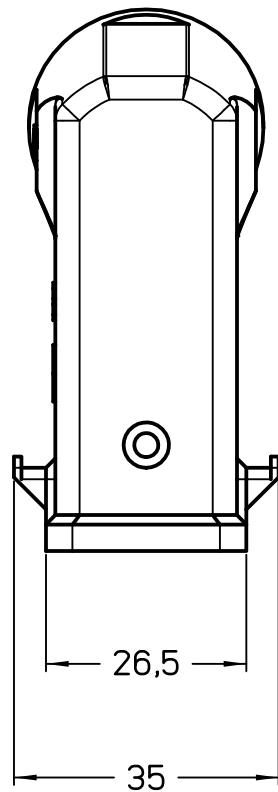

1

2

A

A

Diritti riservati All rights reserved

B

B

C

C

REV.	DATE	SIGNATURE

Dimensions
in mm

Simplified representation with dimensions without tolerance

Original Size A4

Date 27/11/23

Sign. G. Renna

MKG VA25

Angled insulating hood, M25 cable entry, with 2 pegs, with glued gasket

Scale

1:1

1

2