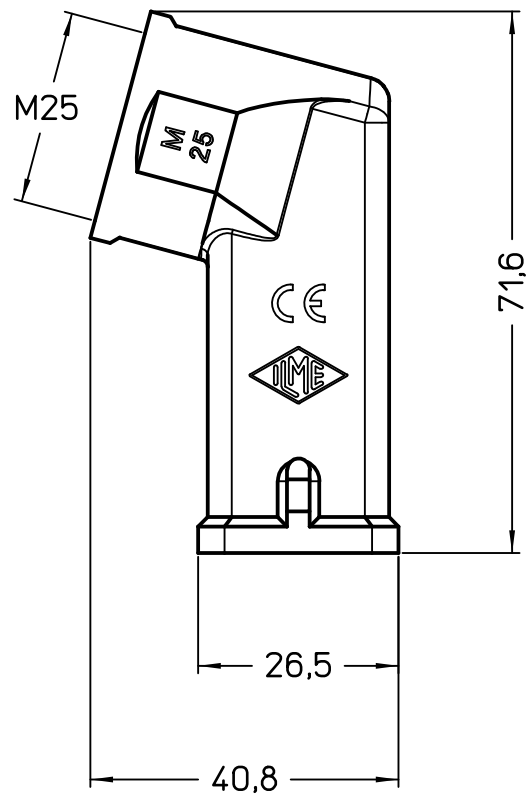

1

2

A

A

Diritti riservati All rights reserved

B

B

C

C

REV.	DATE	SIGNATURE

Dimensions
in mm

Simplified representation with dimensions without tolerance

Original Size A4

Date 27/11/23

Sign. G. Renna

MKG VA25

Angled insulating hood, M25 cable entry, with 2 pegs, with glued gasket

Scale

1:1

1

2